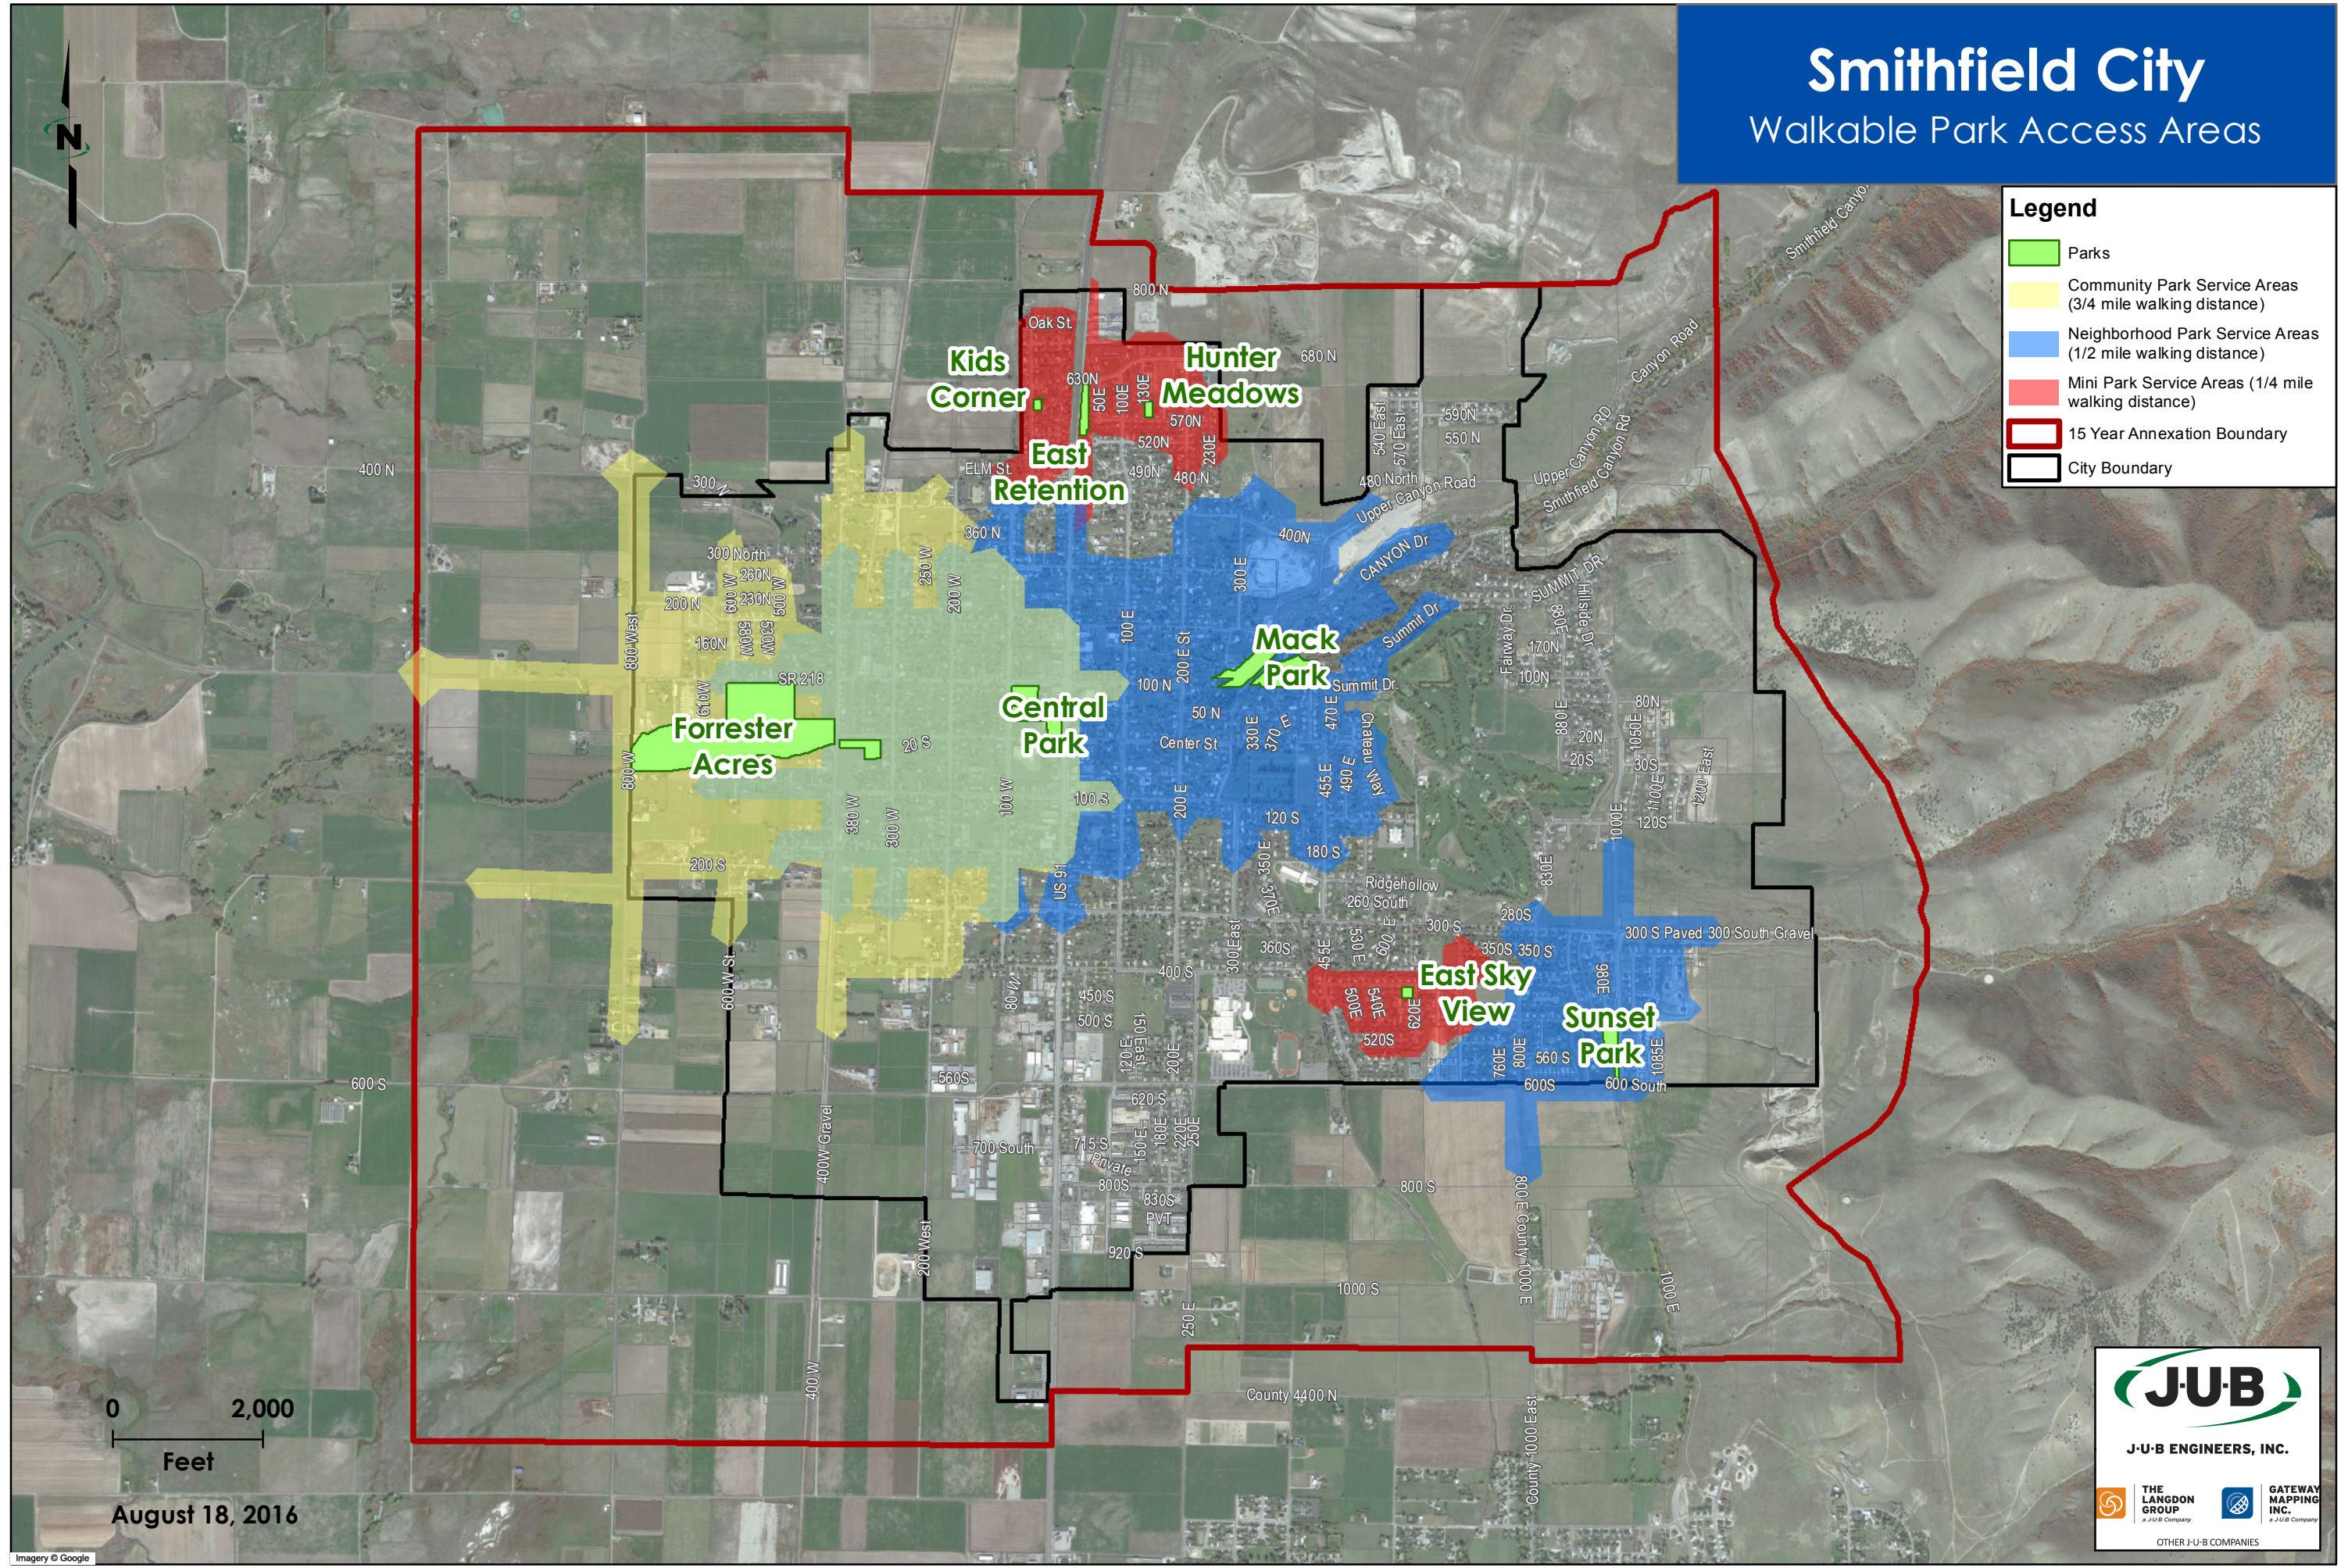

# Attachment 4

## Walkable Park Access Map

## Walkable Park Access Areas

### Legend

- Parks
- Community Park Service Areas (3/4 mile walking distance)
- Neighborhood Park Service Areas (1/2 mile walking distance)
- Mini Park Service Areas (1/4 mile walking distance)
- 15 Year Annexation Boundary
- City Boundary